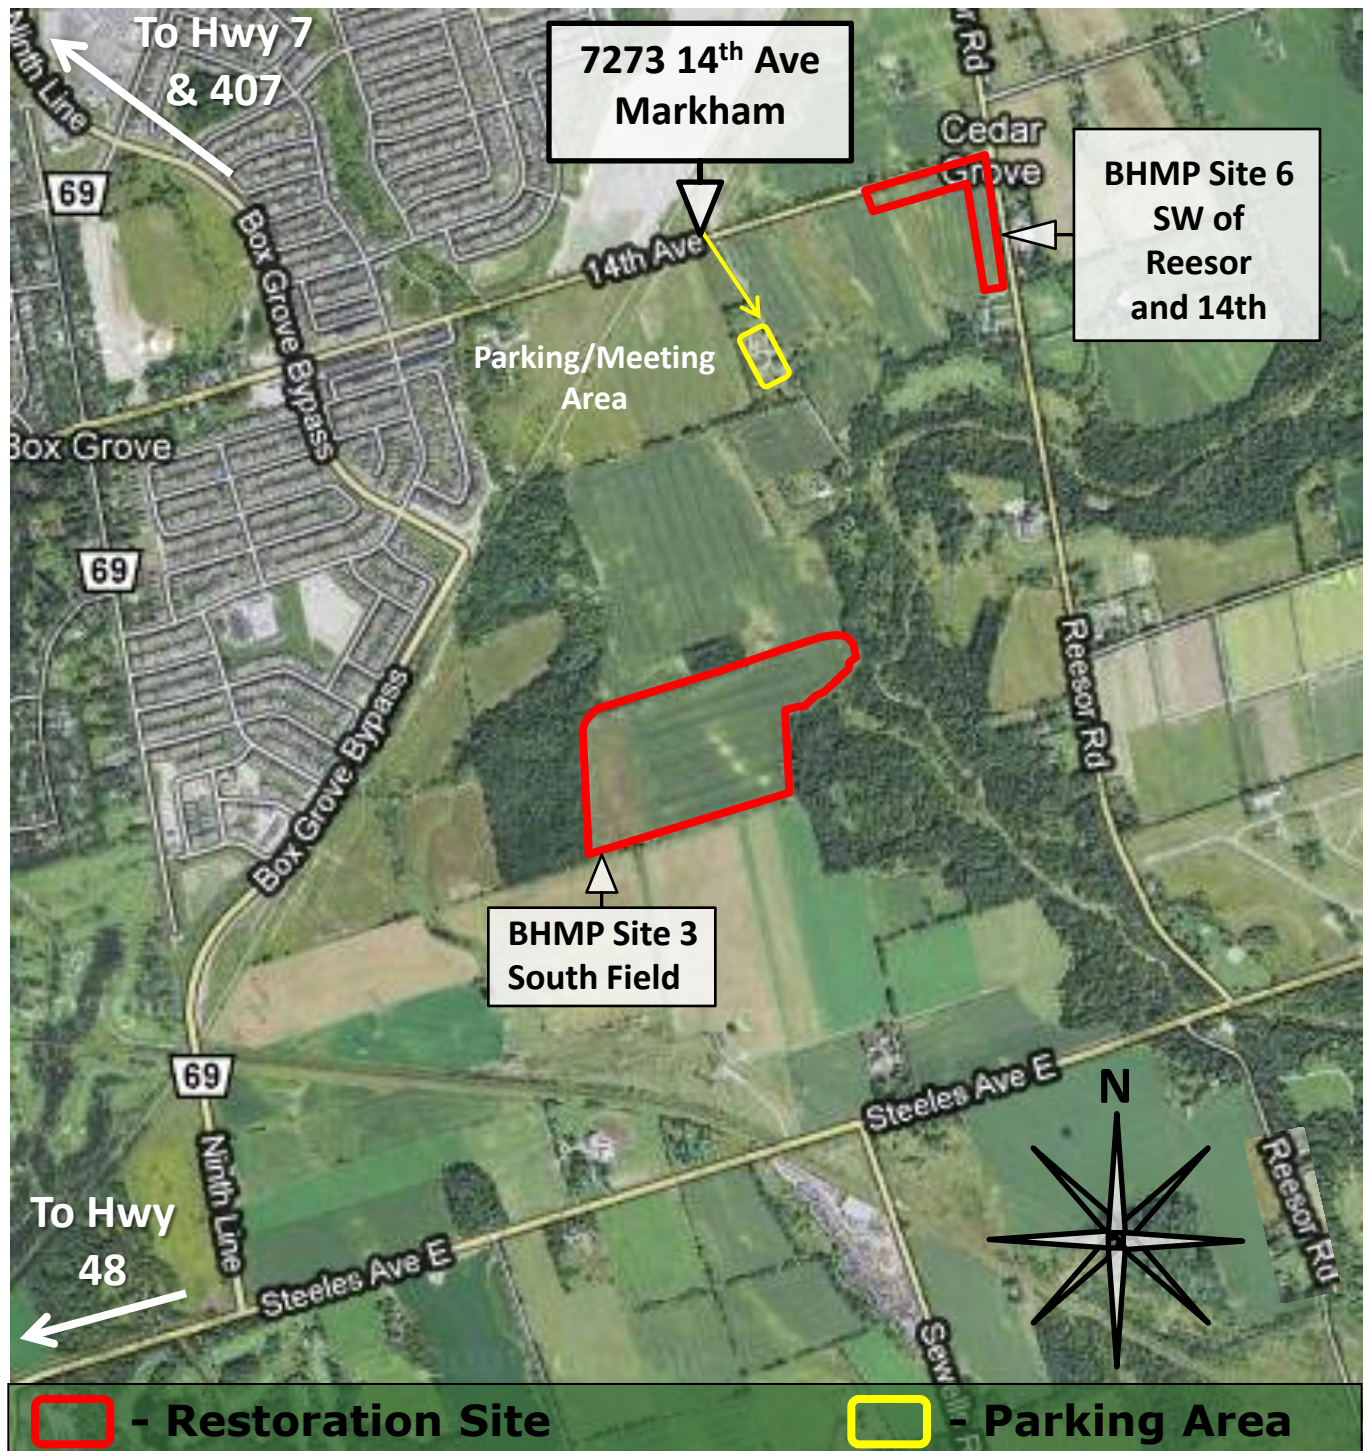

FRW Bob Hunter Memorial Park Restoration Sites, 2011

Driving Directions

From Hwy 7 & Hwy 48

- East on Hwy 7 to Reesor Rd.
- Right on Reesor Rd.
- Right on 14th Avenue

From Hwy 48 & Steeles Ave.

- East on Steeles Ave. to Reesor Rd.
- Left on Reesor Rd.
- Left on 14th Avenue